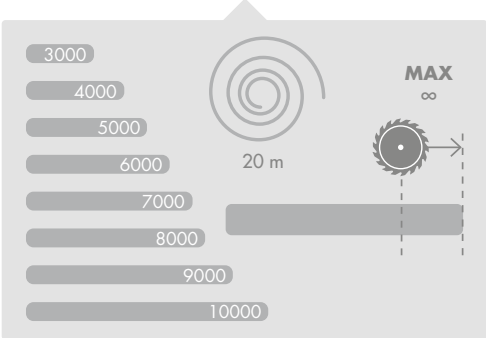

**TOTAL  
SAFETY**

Safety guaranteed on all border's length, including endcaps.

APPLICATIONS

SIZES

LENGTHS AND TRIMMING

TEMPERATURE

DEVICE IP RATING

TECHNOLOGY