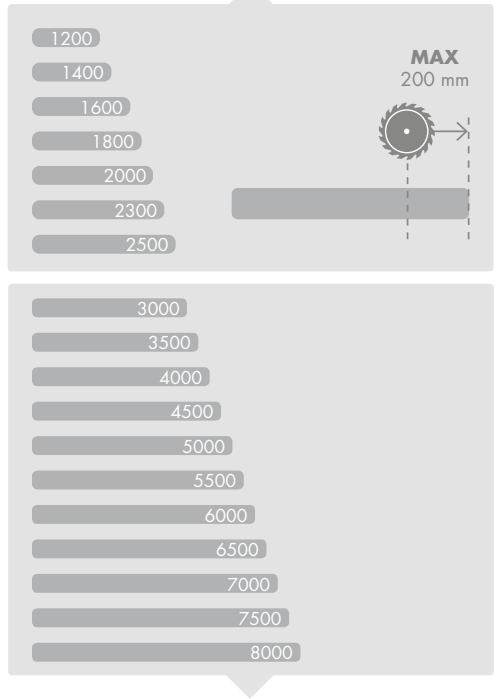

## TOTAL SAFETY

Safety guaranteed on all border's length, including endcaps.

APPLICATIONS

SIZES

TEMPERATURE

MICROSWITCH  
IP RATING

LENGTHS AND TRIMMING

SECTIONAL DOORS KIT