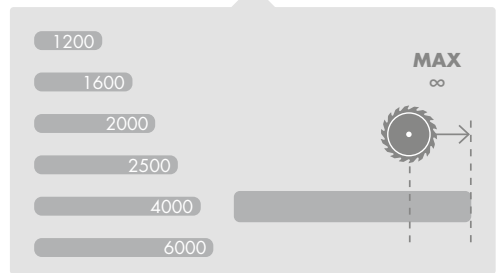

APPLICATIONS

SIZES

TEMPERATURE

DEVICE
IP RATING

LENGTHS AND TRIMMING

TECHNOLOGY

COMPATTA CND RADIO EVO

code: **CECOCNRENO**