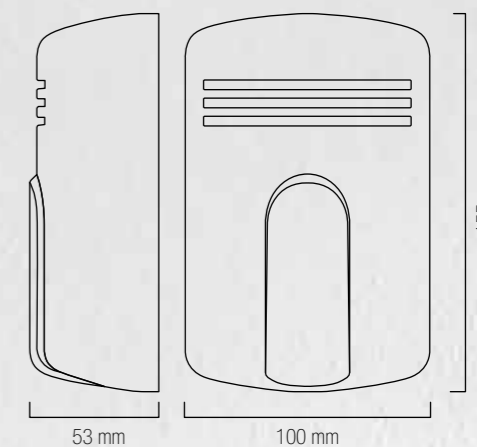

COLORI COLOURS

1. Coperchio Esterno
   External cover
2. Rosso brillante / Shiny red
3. Calotte
   Flash covers
4. Rosso / Red
   - Fumè / Smoke grey